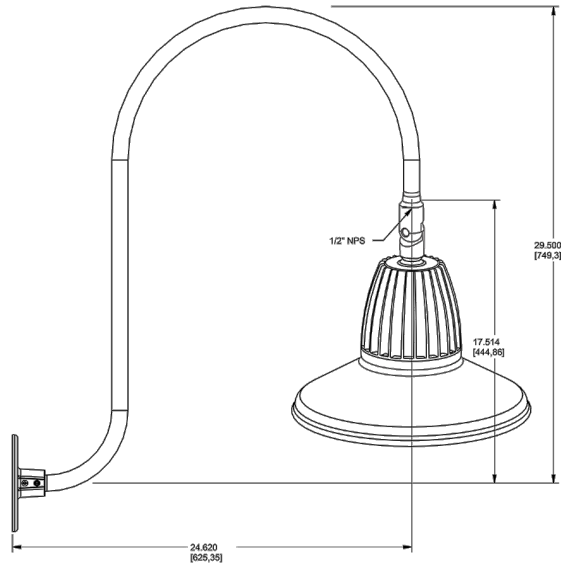

#### California Title 24:

Goosenecks complies with 2013 California Title 24 building and electrical codes as a commercial outdoor non-pole-mounted fixture < 30 Watts when used with a photosensor control. Select catalog number PCS900(120V) or PCS900/277 to order a photosensor.

### Dimensions