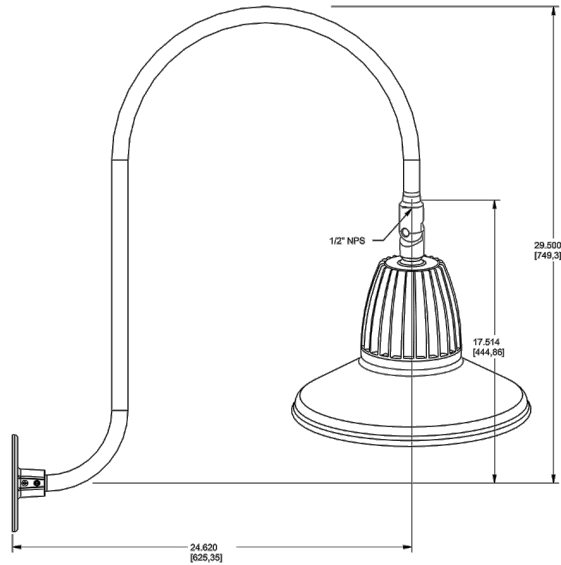

#### California Title 24:

Goosenecks complies with 2013 California Title 24 building and electrical codes as a commercial outdoor non-pole-mounted fixture < 30 Watts when used with a photosensor control. Select catalog number PCS900(120V) or PCS900/277 to order a photosensor.

### Dimensions