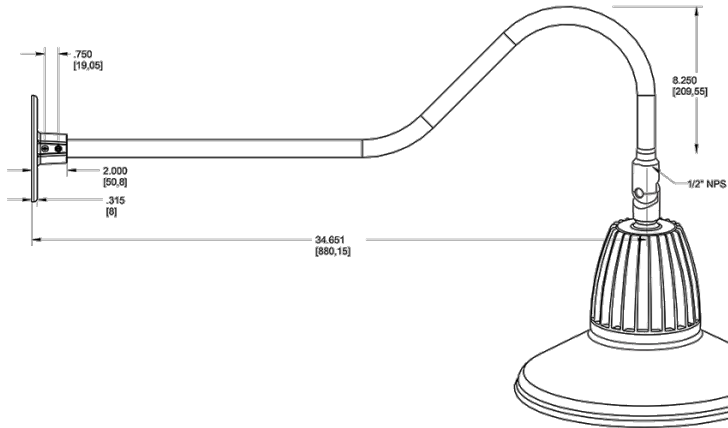

#### California Title 24:

Goosenecks complies with 2013 California Title 24 building and electrical codes as a commercial outdoor non-pole-mounted fixture < 30 Watts when used with a photosensor control. Select catalog number PCS900(120V) or PCS900/277 to order a photosensor.

### Dimensions