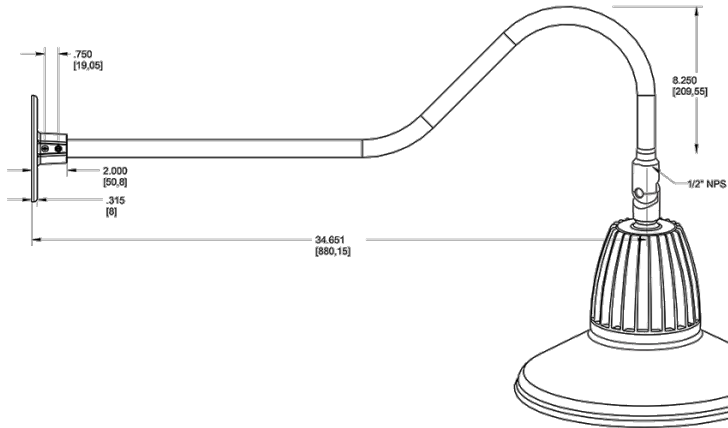

#### California Title 24:

Goosenecks complies with 2013 California Title 24 building and electrical codes as a commercial outdoor non-pole-mounted fixture < 30 Watts when used with a photosensor control. Select catalog number PCS900(120V) or PCS900/277 to order a photosensor.

## Technical Specifications (continued)

**Custom**

**Patents:**

The design of the Gooseneck is protected by patents pending in US, Canada, China and Taiwan.

**Dimensions**

**Features**

- Adjustable 45° swivel joint
- Superior heat sink
- Die-cast aluminum housing
- 5 year LED warranty