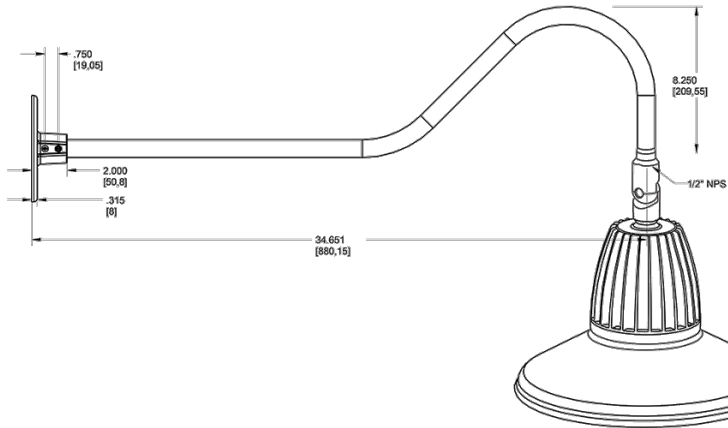

GSA Schedule:

Suitable in accordance with FAR Subpart 25.4.

Custom

Equivalency:

The GNLED13 is equivalent in delivered lumens to 75W incandescent, 50W MH or 18W CFL.

California Title 24:

Goosenecks complies with 2013 California Title 24 building and electrical codes as a commercial outdoor non-pole-mounted fixture < 30 Watts when used with a photosensor control. Select catalog number PCS900(120V) or PCS900/277 to order a photosensor.

Technical Specifications (continued)

Custom

Patents:

The design of the Gooseneck is protected by patents pending in US, Canada, China and Taiwan.

Dimensions

Features

Adjustable 45° swivel joint

Superior heat sink