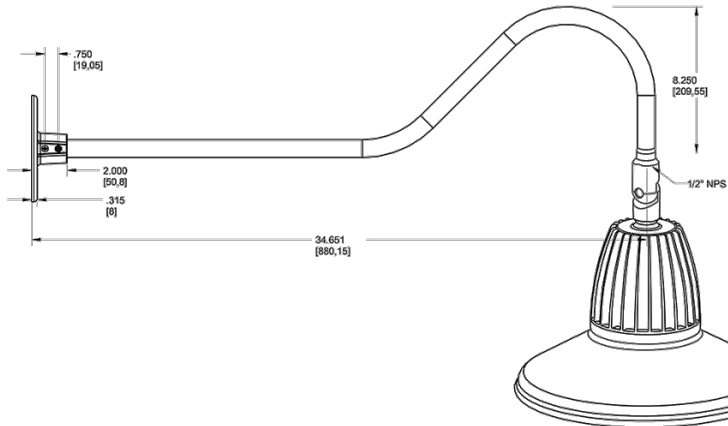

#### California Title 24:

Goosenecks complies with 2013 California Title 24 building and electrical codes as a commercial outdoor non-pole-mounted fixture < 30 Watts when used with a photosensor control. Select catalog number PCS900(120V) or PCS900/277 to order a photosensor.

### Dimensions