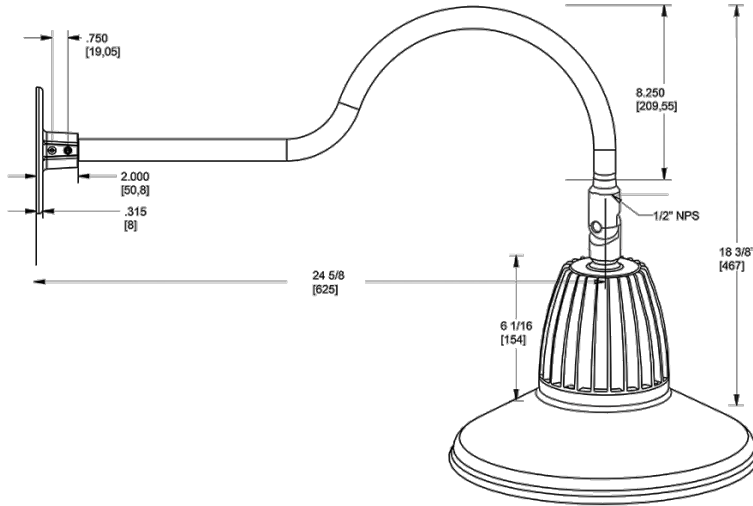

#### California Title 24:

Goosenecks complies with 2013 California Title 24 building and electrical codes as a commercial outdoor non-pole-mounted fixture < 30 Watts when used with a photosensor control. Select catalog number PCS900(120V) or PCS900/277 to order a photosensor.

### Dimensions