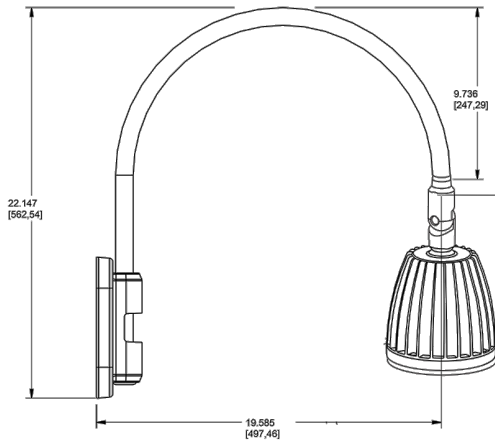

Country of Origin:

Designed by RAB in New Jersey and assembled in Taiwan.

Trade Agreements Act Compliant:

This product is a product of Taiwan and a "designated country" end product that complies with the Trade Agreements Act.

Technical Specifications (continued)

Other

GSA Schedule:

Suitable in accordance with FAR Subpart 25.4.

Dimensions

Features

- Adjustable 45° swivel joint
- Superior heat sink
- Die-cast aluminum housing
- 5 year LED warranty