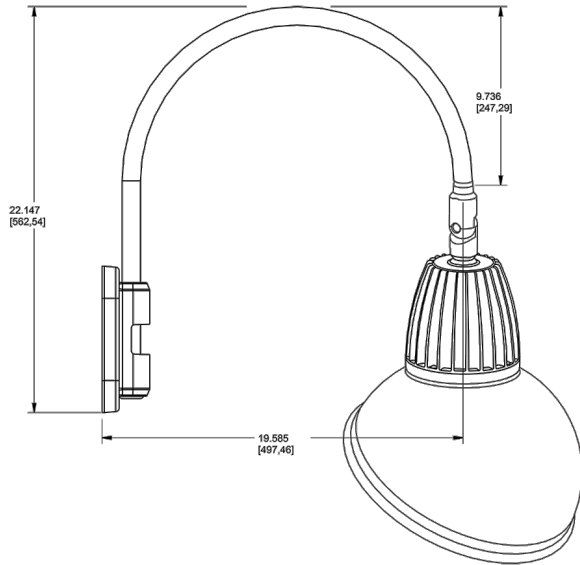

Technical Specifications (continued)

Custom

Patents:

The design of the Gooseneck is protected by patents pending in US, Canada, China and Taiwan.

Dimensions

Features

- Adjustable 45° swivel joint
- Superior heat sink
- Die-cast aluminum housing
- 5 year LED warranty

Ordering Matrix

Family	Watts	Color Temp	Reflector	Shade	ShadeSize	Finish
GN5LED	13 = 13W 26 = 26W	Y = 3000K N = 4000K	Blank = Flood R = Rectangular S = Spot	AD = Angled Dome	11 = 11" Blank = 15"	B = Black W = White A = Bronze S = Silver G = Hunter Green YL = Yellow LB = Light Blue BL = Royal Blue BWN = Brown I = Ivory R = Red