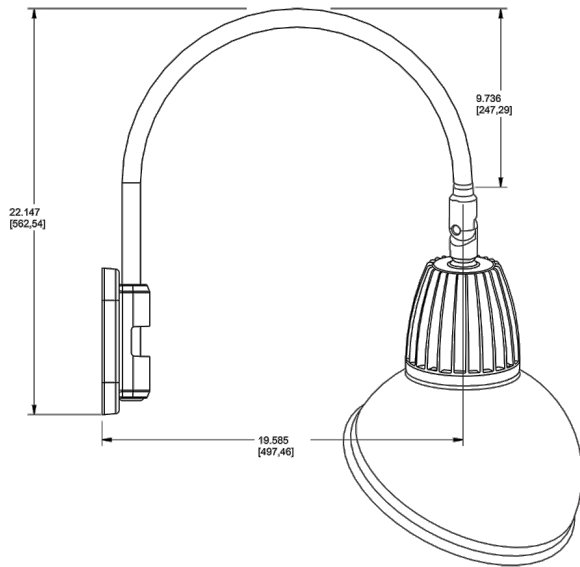

Technical Specifications (continued)

Custom

Patents:

The design of the Gooseneck is protected by patents pending in US, Canada, China and Taiwan.

Dimensions

Features

- Adjustable 45° swivel joint
- Superior heat sink
- Die-cast aluminum housing
- 5 year LED warranty

Ordering Matrix

Family	Watts	Color Temp	Reflector	Shade	ShadeSize	Finish
GN5LED	13 = 13W 26 = 26W	Y = 3000K N = 4000K	Blank = Flood R = Rectangular S = Spot	AD = Angled Dome	11 = 11" Blank = 15"	B = Black W = White A = Bronze S = Silver G = Hunter Green YL = Yellow LB = Light Blue BL = Royal Blue BWN = Brown I = Ivory R = Red