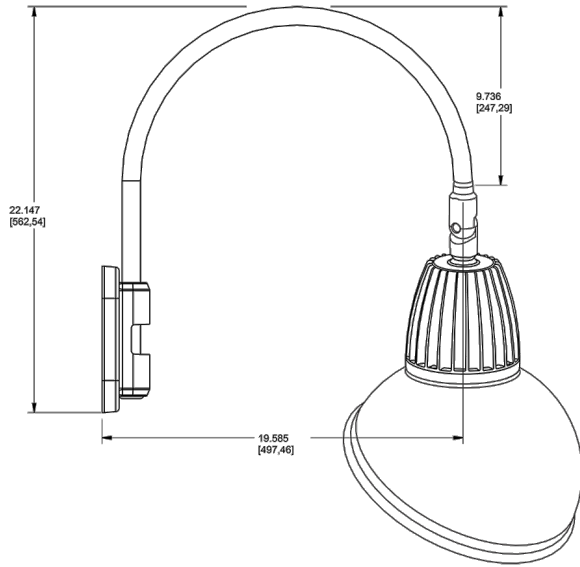

#### California Title 24:

Goosenecks complies with 2013 California Title 24 building and electrical codes as a commercial outdoor non-pole-mounted fixture < 30 Watts when used with a photosensor control. Select catalog number PCS900(120V) or PCS900/277 to order a photosensor.

### Dimensions