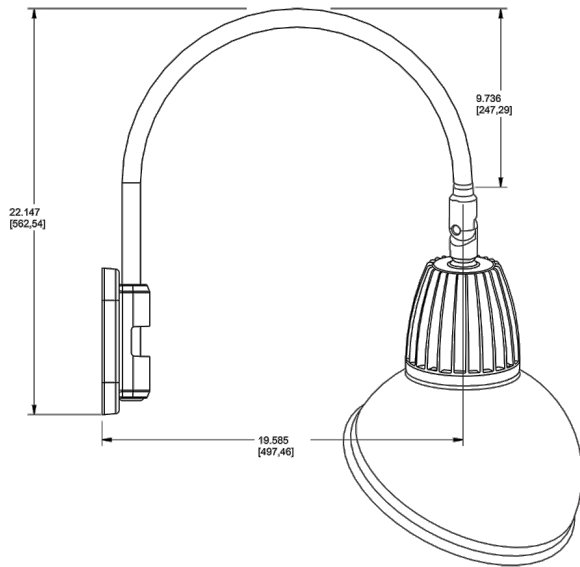

#### California Title 24:

Goosenecks complies with 2013 California Title 24 building and electrical codes as a commercial outdoor non-pole-mounted fixture < 30 Watts when used with a photosensor control. Select catalog number PCS900(120V) or PCS900/277 to order a photosensor.

### Dimensions