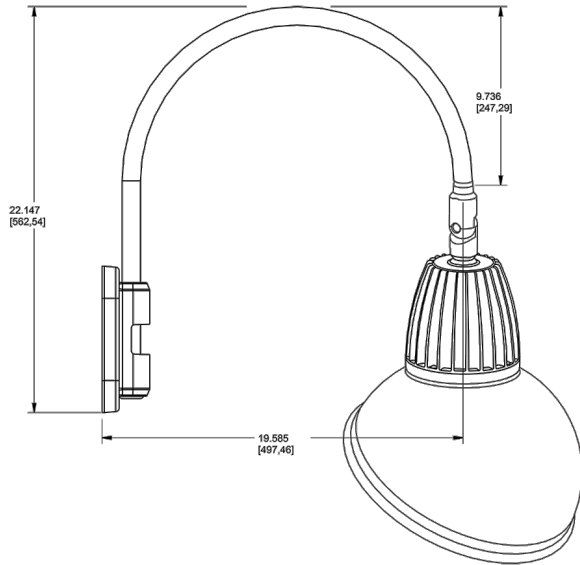

GSA Schedule:

Suitable in accordance with FAR Subpart 25.4.

Custom

Equivalency:

The GNLED13 is equivalent in delivered lumens to 75W incandescent, 50W MH or 18W CFL.

California Title 24:

Goosenecks complies with 2013 California Title 24 building and electrical codes as a commercial outdoor non-pole-mounted fixture < 30 Watts when used with a photosensor control. Select catalog number PCS900(120V) or PCS900/277 to order a photosensor.

Technical Specifications (continued)

Custom

Patents:

The design of the Gooseneck is protected by patents pending in US, Canada, China and Taiwan.

Dimensions

Features

- Adjustable 45° swivel joint
- Superior heat sink
- Die-cast aluminum housing
- 5 year LED warranty