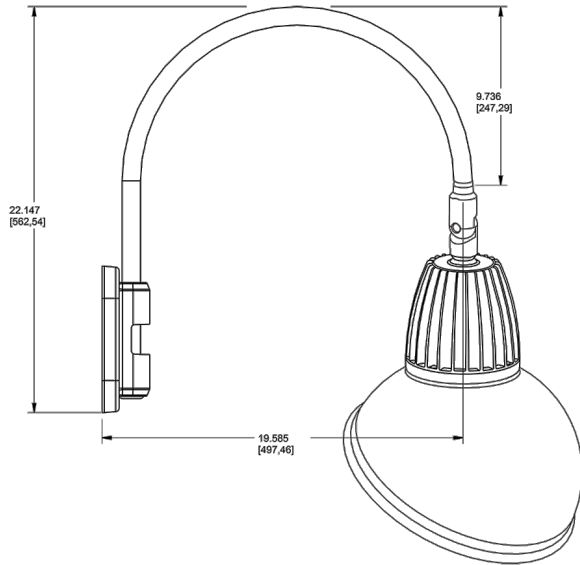

#### California Title 24:

Goosenecks complies with 2013 California Title 24 building and electrical codes as a commercial outdoor non-pole-mounted fixture < 30 Watts when used with a photosensor control. Select catalog number PCS900(120V) or PCS900/277 to order a photosensor.

### Dimensions