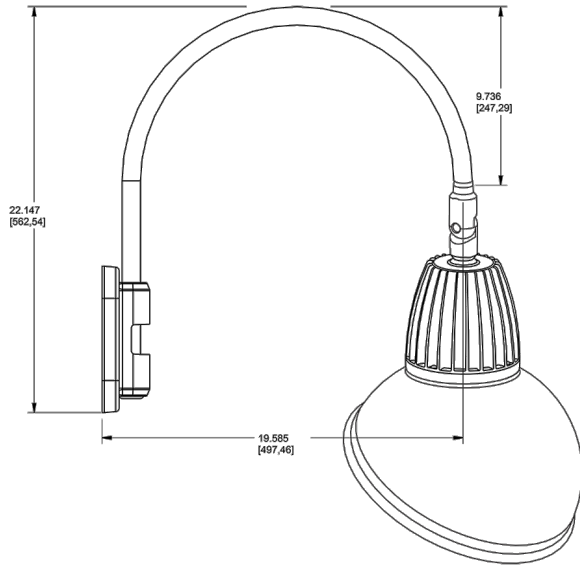

Technical Specifications (continued)

Custom

Patents:

The design of the Gooseneck is protected by patents pending in US, Canada, China and Taiwan.

Dimensions

Features

- Adjustable 45° swivel joint
- Superior heat sink
- Die-cast aluminum housing
- 5 year LED warranty

Ordering Matrix

Family	Watts	Color Temp	Reflector	Shade	ShadeSize	Finish
GN5LED	13 = 13W 26 = 26W	Y = 3000K N = 4000K	Blank = Flood R = Rectangular S = Spot	AD = Angled Dome	11 = 11" Blank = 15"	B = Black W = White A = Bronze S = Silver G = Hunter Green YL = Yellow LB = Light Blue BL = Royal Blue BWN = Brown I = Ivory R = Red