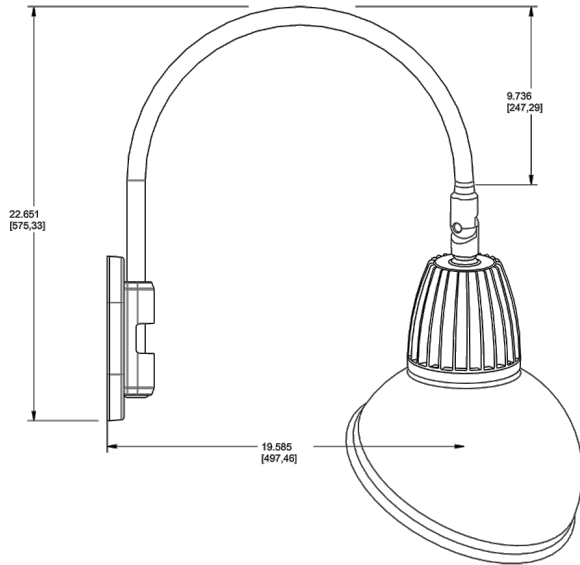

GSA Schedule:

Suitable in accordance with FAR Subpart 25.4.

Custom

Equivalency:

The GNLED26 is equivalent in delivered lumens 120W incandescent, 75W MH or 42W CFL.

California Title 24:

Goosenecks complies with 2013 California Title 24 building and electrical codes as a commercial outdoor non-pole-mounted fixture < 30 Watts when used with a photosensor control. Select catalog number PCS900(120V) or PCS900/277 to order a photosensor.

Technical Specifications (continued)

Custom

Patents:

The design of the Gooseneck is protected by patents pending in US, Canada, China and Taiwan.

Dimensions

Features

- Adjustable 45° swivel joint
- Superior heat sink
- Die-cast aluminum housing
- 5 year LED warranty