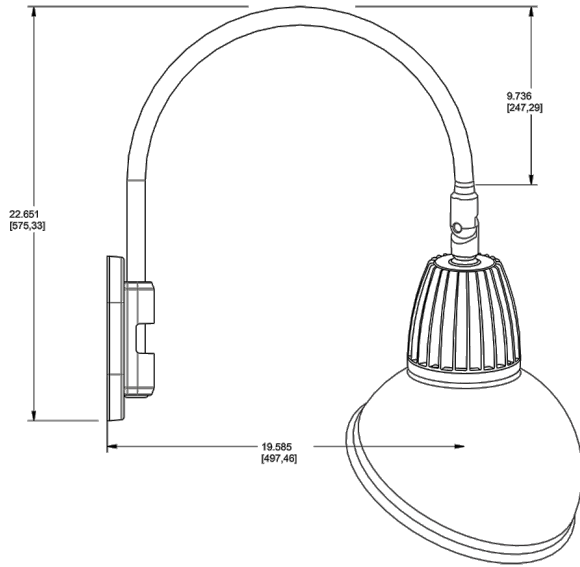

#### California Title 24:

Goosenecks complies with 2013 California Title 24 building and electrical codes as a commercial outdoor non-pole-mounted fixture < 30 Watts when used with a photosensor control. Select catalog number PCS900(120V) or PCS900/277 to order a photosensor.

### Dimensions