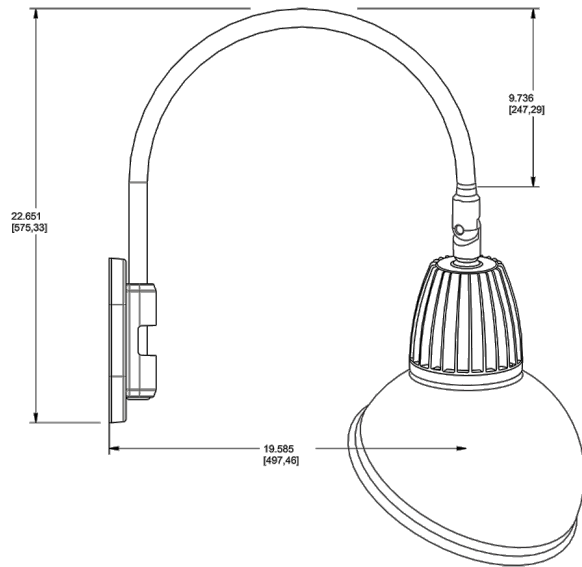

Technical Specifications (continued)

Custom

Patents:

The design of the Gooseneck is protected by patents pending in US, Canada, China and Taiwan.

Dimensions

Features

- Adjustable 45° swivel joint
- Superior heat sink
- Die-cast aluminum housing
- 5 year LED warranty

Ordering Matrix

Family	Watts	Color Temp	Reflector	Shade	ShadeSize	Finish
GN4LED	13 = 13W 26 = 26W	Y = 3000K N = 4000K	Blank = Flood R = Rectangular S = Spot	AD = Angled Dome	11 = 11" Blank = 15"	B = Black W = White A = Bronze S = Silver G = Hunter Green YL = Yellow LB = Light Blue BL = Royal Blue BWN = Brown I = Ivory R = Red