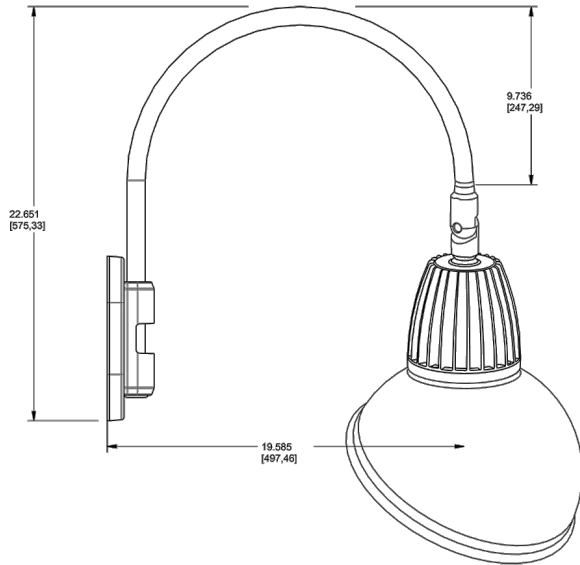

#### California Title 24:

Goosenecks complies with 2013 California Title 24 building and electrical codes as a commercial outdoor non-pole-mounted fixture < 30 Watts when used with a photosensor control. Select catalog number PCS900(120V) or PCS900/277 to order a photosensor.

### Dimensions