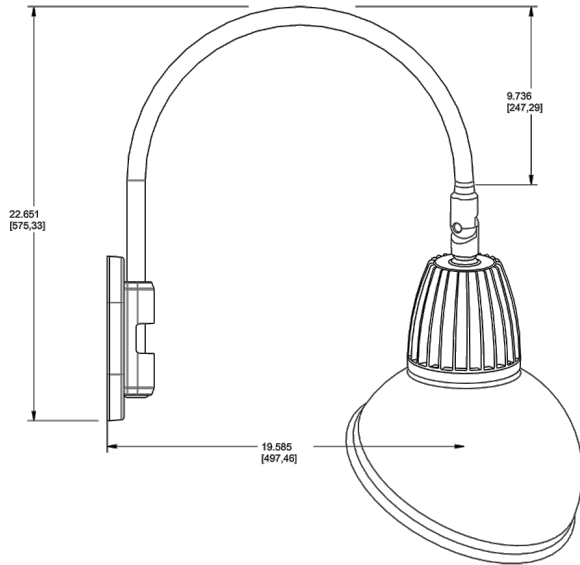

Technical Specifications (continued)

Custom

Patents:

The design of the Gooseneck is protected by patents pending in US, Canada, China and Taiwan.

Dimensions

Features

- Adjustable 45° swivel joint
- Superior heat sink
- Die-cast aluminum housing
- 5 year LED warranty

Ordering Matrix

Family	Watts	Color Temp	Reflector	Shade	ShadeSize	Finish
GN4LED	13 = 13W 26 = 26W	Y = 3000K N = 4000K	Blank = Flood R = Rectangular S = Spot	AD = Angled Dome	11 = 11" Blank = 15"	B = Black W = White A = Bronze S = Silver G = Hunter Green YL = Yellow LB = Light Blue BL = Royal Blue BWN = Brown I = Ivory R = Red