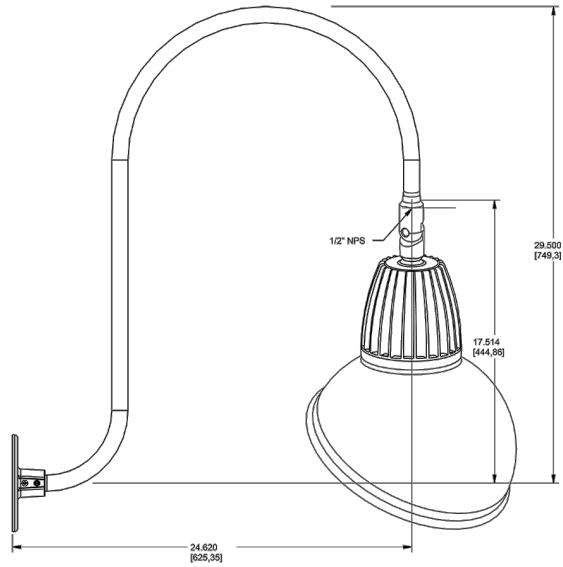

#### California Title 24:

Goosenecks complies with 2013 California Title 24 building and electrical codes as a commercial outdoor non-pole-mounted fixture < 30 Watts when used with a photosensor control. Select catalog number PCS900(120V) or PCS900/277 to order a photosensor.

### Dimensions