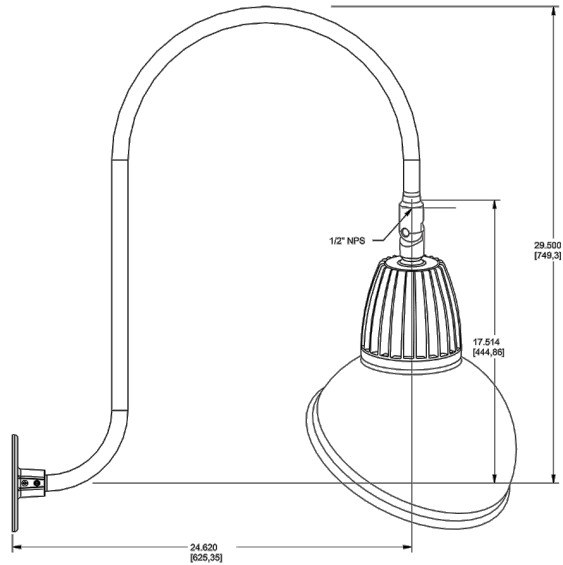

#### California Title 24:

Goosenecks complies with 2013 California Title 24 building and electrical codes as a commercial outdoor non-pole-mounted fixture < 30 Watts when used with a photosensor control. Select catalog number PCS900(120V) or PCS900/277 to order a photosensor.

### Dimensions