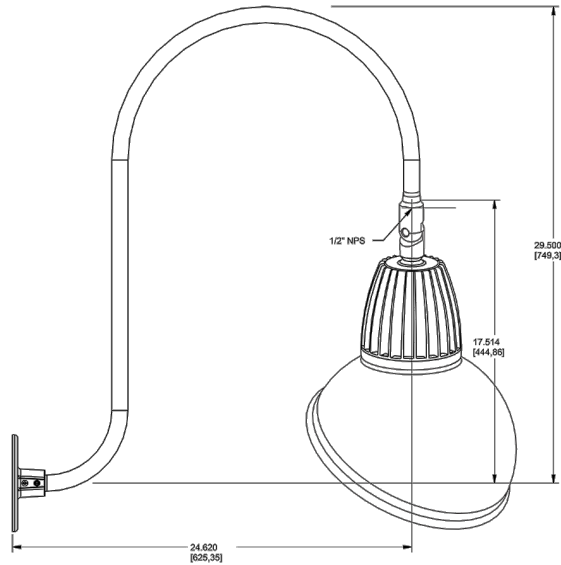

Technical Specifications (continued)

Custom

Patents:

The design of the Gooseneck is protected by patents pending in US, Canada, China and Taiwan.

Dimensions

Features

- Adjustable 45° swivel joint
- Superior heat sink
- Die-cast aluminum housing
- 5 year LED warranty

Ordering Matrix

Family	Watts	Color Temp	Reflector	Shade	ShadeSize	Finish
GN3LED	13 = 13W 26 = 26W	Y = 3000K N = 4000K	Blank = Flood R = Rectangular S = Spot	AD = Angled Dome	11 = 11" Blank = 15"	B = Black W = White A = Bronze S = Silver G = Hunter Green YL = Yellow LB = Light Blue BL = Royal Blue BWN = Brown I = Ivory R = Red