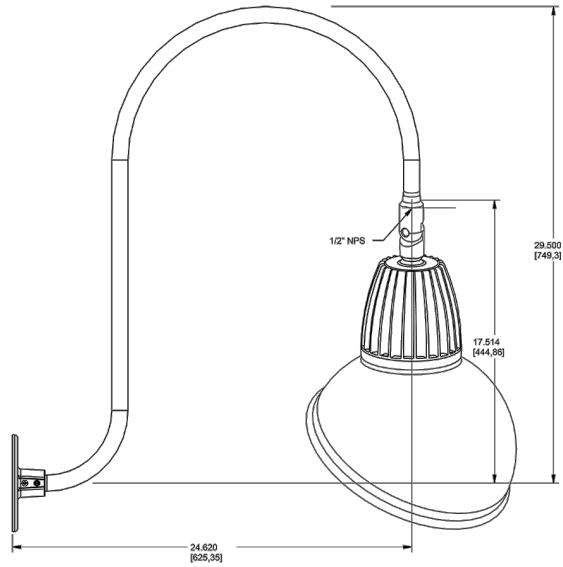

GSA Schedule:

Suitable in accordance with FAR Subpart 25.4.

Custom

Equivalency:

The GNLED26 is equivalent in delivered lumens 120W incandescent, 75W MH or 42W CFL.

California Title 24:

Goosenecks complies with 2013 California Title 24 building and electrical codes as a commercial outdoor non-pole-mounted fixture < 30 Watts when used with a photosensor control. Select catalog number PCS900(120V) or PCS900/277 to order a photosensor.

Technical Specifications (continued)

Custom

Patents:

The design of the Gooseneck is protected by patents pending in US, Canada, China and Taiwan.

Dimensions

Features

- Adjustable 45° swivel joint
- Superior heat sink
- Die-cast aluminum housing
- 5 year LED warranty