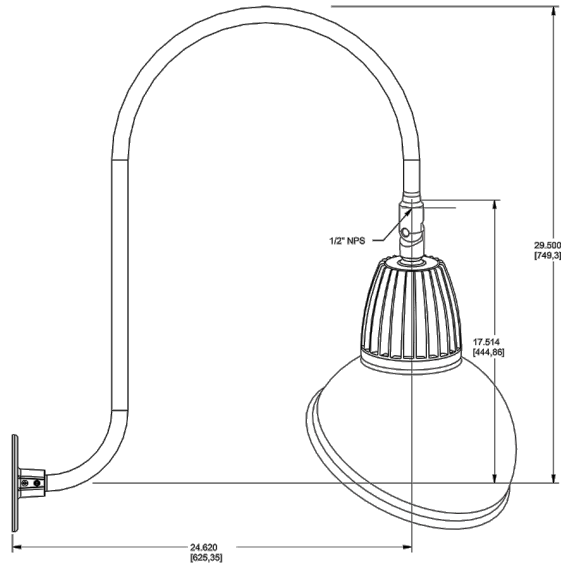

GSA Schedule:

Suitable in accordance with FAR Subpart 25.4.

Custom

Equivalency:

The GNLED26 is equivalent in delivered lumens 120W incandescent, 75W MH or 42W CFL.

California Title 24:

Goosenecks complies with 2013 California Title 24 building and electrical codes as a commercial outdoor non-pole-mounted fixture < 30 Watts when used with a photosensor control. Select catalog number PCS900(120V) or PCS900/277 to order a photosensor.

Technical Specifications (continued)

Custom

Patents:

The design of the Gooseneck is protected by patents pending in US, Canada, China and Taiwan.

Dimensions

Features

- Adjustable 45° swivel joint
- Superior heat sink
- Die-cast aluminum housing
- 5 year LED warranty