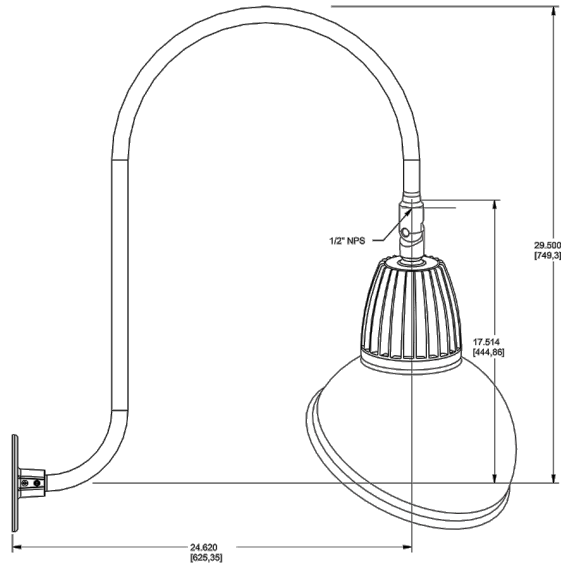

#### California Title 24:

Goosenecks complies with 2013 California Title 24 building and electrical codes as a commercial outdoor non-pole-mounted fixture < 30 Watts when used with a photosensor control. Select catalog number PCS900(120V) or PCS900/277 to order a photosensor.

### Dimensions