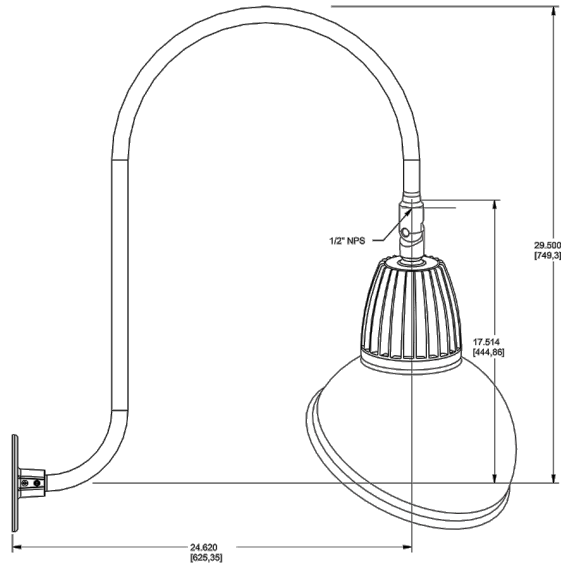

GSA Schedule:

Suitable in accordance with FAR Subpart 25.4.

Custom

Equivalency:

The GNLED13 is equivalent in delivered lumens to 75W incandescent, 50W MH or 18W CFL.

California Title 24:

Goosenecks complies with 2013 California Title 24 building and electrical codes as a commercial outdoor non-pole-mounted fixture < 30 Watts when used with a photosensor control. Select catalog number PCS900(120V) or PCS900/277 to order a photosensor.

Technical Specifications (continued)

Custom

Patents:

The design of the Gooseneck is protected by patents pending in US, Canada, China and Taiwan.

Dimensions

Features

- Adjustable 45° swivel joint
- Superior heat sink
- Die-cast aluminum housing
- 5 year LED warranty