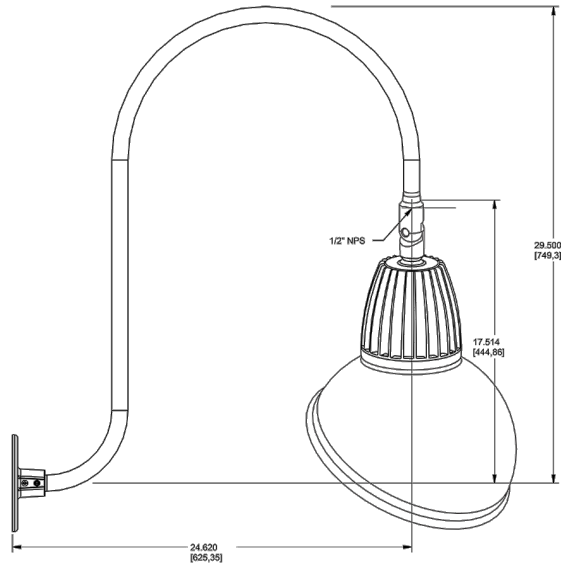

#### California Title 24:

Goosenecks complies with 2013 California Title 24 building and electrical codes as a commercial outdoor non-pole-mounted fixture < 30 Watts when used with a photosensor control. Select catalog number PCS900(120V) or PCS900/277 to order a photosensor.

### Dimensions