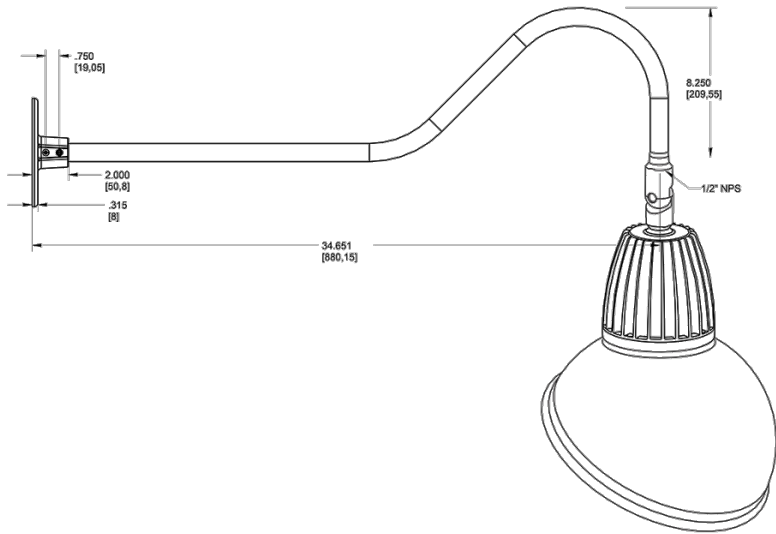

#### California Title 24:

Goosenecks complies with 2013 California Title 24 building and electrical codes as a commercial outdoor non-pole-mounted fixture < 30 Watts when used with a photosensor control. Select catalog number PCS900(120V) or PCS900/277 to order a photosensor.

## Technical Specifications (continued)

**Custom**

**Patents:**

The design of the Gooseneck is protected by patents pending in US, Canada, China and Taiwan.

**Dimensions**

**Features**

- Adjustable 45° swivel joint
- Superior heat sink
- Die-cast aluminum housing
- 5 year LED warranty