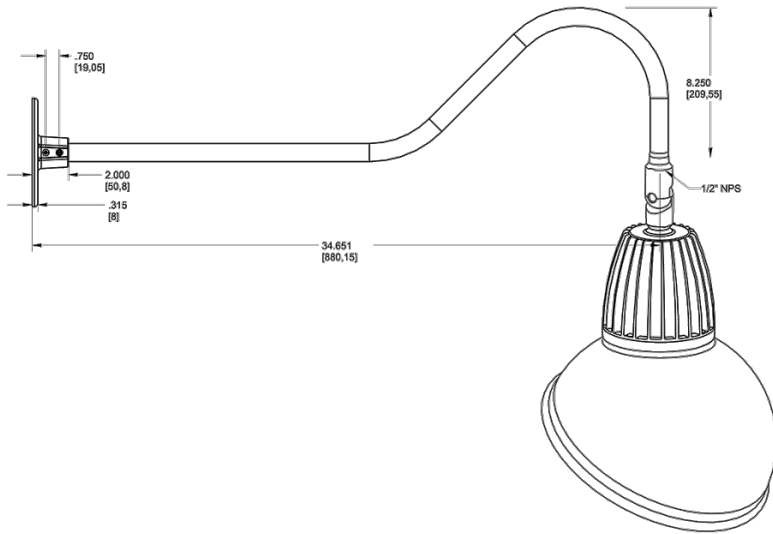

#### California Title 24:

Goosenecks complies with 2013 California Title 24 building and electrical codes as a commercial outdoor non-pole-mounted fixture < 30 Watts when used with a photosensor control. Select catalog number PCS900(120V) or PCS900/277 to order a photosensor.

### Dimensions