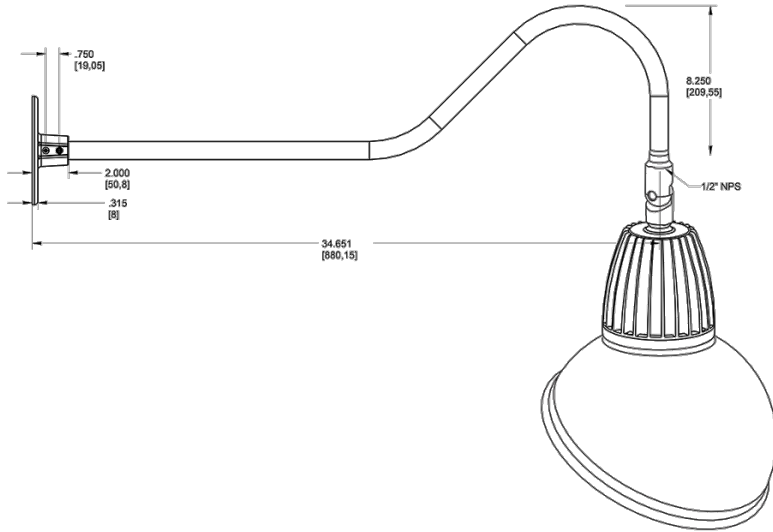

#### California Title 24:

Goosenecks complies with 2013 California Title 24 building and electrical codes as a commercial outdoor non-pole-mounted fixture < 30 Watts when used with a photosensor control. Select catalog number PCS900(120V) or PCS900/277 to order a photosensor.

### Dimensions