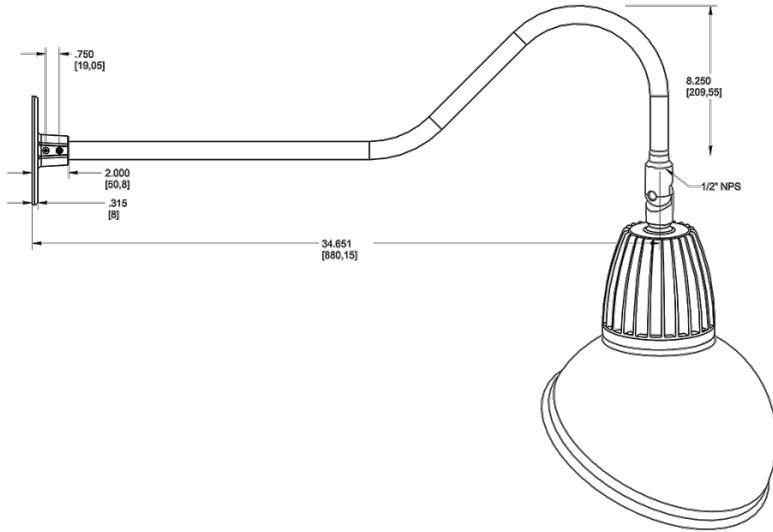

GSA Schedule:

Suitable in accordance with FAR Subpart 25.4.

Custom

Equivalency:

The GNLED13 is equivalent in delivered lumens to 75W incandescent, 50W MH or 18W CFL.

California Title 24:

Goosenecks complies with 2013 California Title 24 building and electrical codes as a commercial outdoor non-pole-mounted fixture < 30 Watts when used with a photosensor control. Select catalog number PCS900(120V) or PCS900/277 to order a photosensor.

Technical Specifications (continued)

Custom

Patents:

The design of the Gooseneck is protected by patents pending in US, Canada, China and Taiwan.

Dimensions

Features

Adjustable 45° swivel joint

Superior heat sink