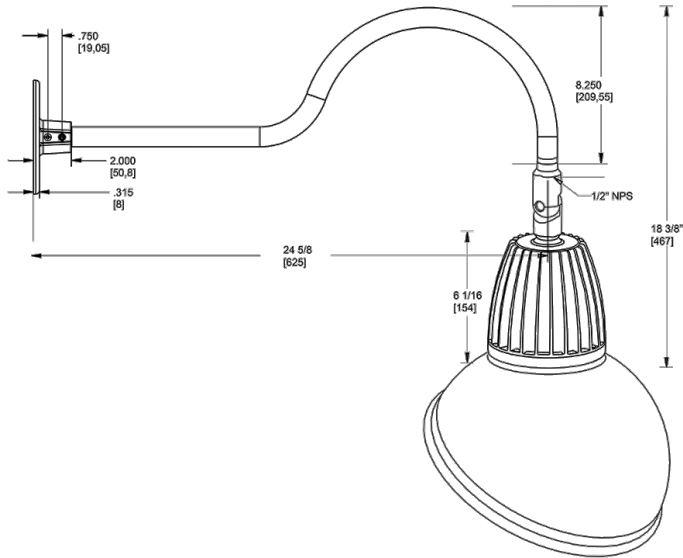

#### California Title 24:

Goosenecks complies with 2013 California Title 24 building and electrical codes as a commercial outdoor non-pole-mounted fixture < 30 Watts when used with a photosensor control. Select catalog number PCS900(120V) or PCS900/277 to order a photosensor.

### Dimensions