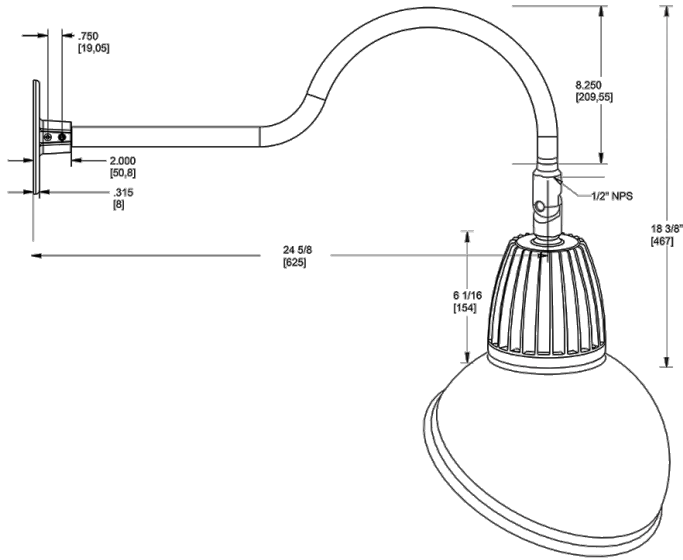

#### California Title 24:

Goosenecks complies with 2013 California Title 24 building and electrical codes as a commercial outdoor non-pole-mounted fixture < 30 Watts when used with a photosensor control. Select catalog number PCS900(120V) or PCS900/277 to order a photosensor.

### Dimensions