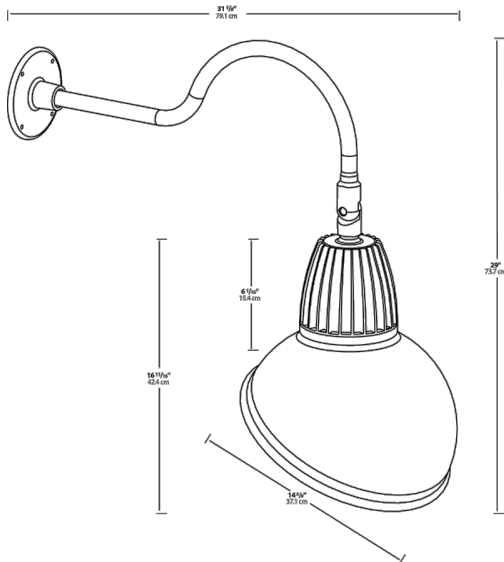

Custom

Equivalency:

The GNLED13 is equivalent in delivered lumens to 75W incandescent, 50W MH or 18W CFL.

California Title 24:

Goosenecks complies with 2013 California Title 24 building and electrical codes as a commercial outdoor non-pole-mounted fixture < 30 Watts when used with a photosensor control. Select catalog number PCS900(120V) or PCS900/277 to order a photosensor.

Patents:

The design of the Gooseneck is protected by patents pending in US, Canada, China and Taiwan.

Dimensions

Features

- Adjustable 45° swivel joint
- Superior heat sink
- Die-cast aluminum housing
- 5 year LED warranty