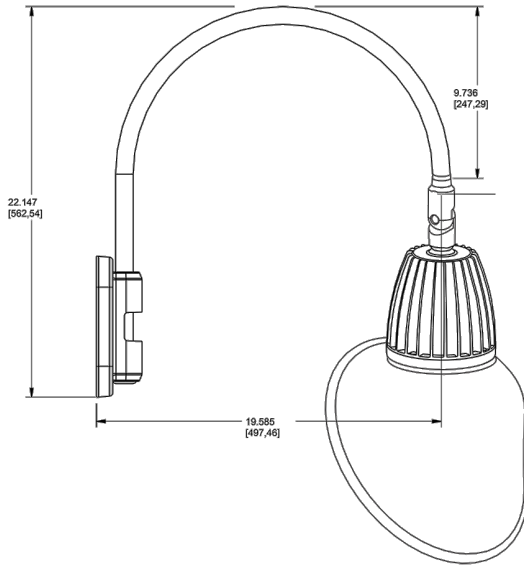

Technical Specifications (continued)

Custom

Patents:

The design of the Gooseneck is protected by patents pending in US, Canada, China and Taiwan.

Dimensions

Features

- Adjustable 45° swivel joint
- Superior heat sink
- Die-cast aluminum housing
- 5 year LED warranty

Ordering Matrix

Family	Watts	Color Temp	Reflector	Shade	ShadeSize	Finish
GN5LED	13 = 13W 26 = 26W	Y = 3000K N = 4000K	Blank = Flood R = Rectangular S = Spot	AC = Angled Cone	11 = 11" Blank = 15"	B = Black W = White A = Bronze S = Silver G = Hunter Green YL = Yellow LB = Light Blue BL = Royal Blue BWN = Brown I = Ivory R = Red