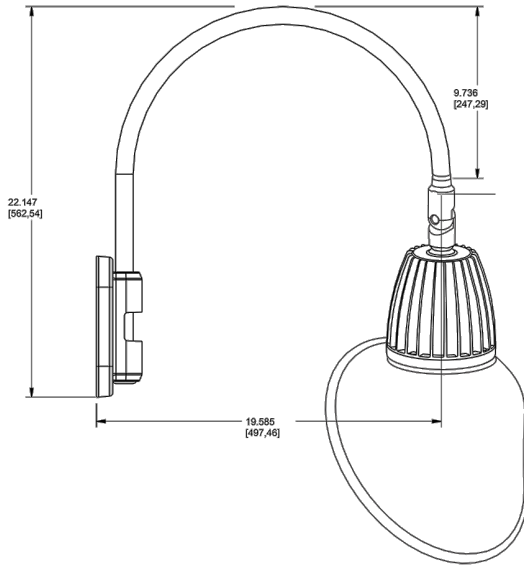

#### California Title 24:

Goosenecks complies with 2013 California Title 24 building and electrical codes as a commercial outdoor non-pole-mounted fixture < 30 Watts when used with a photosensor control. Select catalog number PCS900(120V) or PCS900/277 to order a photosensor.

### Dimensions