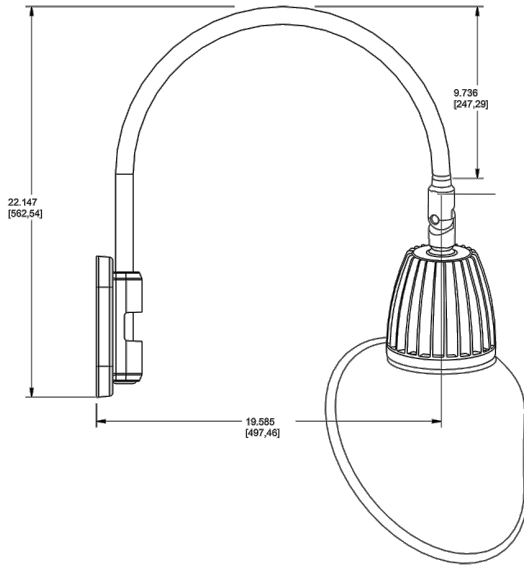

### Dimensions

### Features

- Adjustable 45° swivel joint
- Superior heat sink
- Die-cast aluminum housing
- 5 year LED warranty