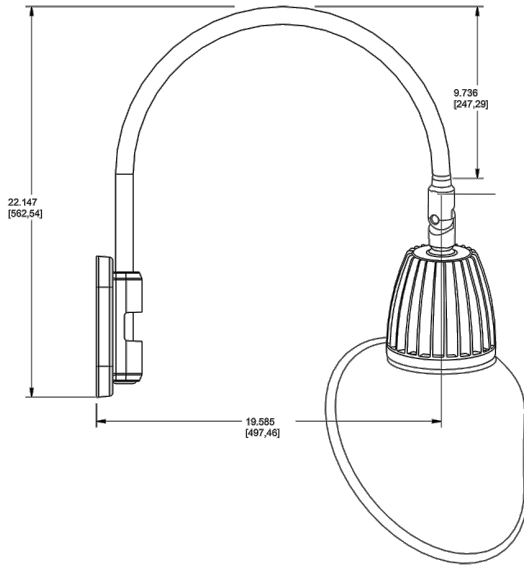

Technical Specifications (continued)

Custom

Patents:

The design of the Gooseneck is protected by patents pending in US, Canada, China and Taiwan.

Dimensions

Features

- Adjustable 45° swivel joint
- Superior heat sink
- Die-cast aluminum housing
- 5 year LED warranty

Ordering Matrix

Family	Watts	Color Temp	Reflector	Shade	ShadeSize	Finish
GN5LED	13 = 13W 26 = 26W	Y = 3000K N = 4000K	Blank = Flood R = Rectangular S = Spot	AC = Angled Cone	11 = 11" Blank = 15"	B = Black W = White A = Bronze S = Silver G = Hunter Green YL = Yellow LB = Light Blue BL = Royal Blue BWN = Brown I = Ivory R = Red