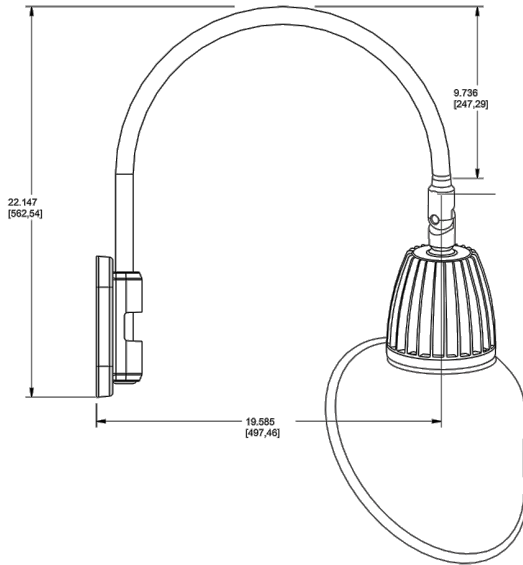

Technical Specifications (continued)

Custom

Patents:

The design of the Gooseneck is protected by patents pending in US, Canada, China and Taiwan.

Dimensions

Features

- Adjustable 45° swivel joint
- Superior heat sink
- Die-cast aluminum housing
- 5 year LED warranty

Ordering Matrix

Family	Watts	Color Temp	Reflector	Shade	ShadeSize	Finish
GN5LED	13 = 13W 26 = 26W	Y = 3000K N = 4000K	Blank = Flood R = Rectangular S = Spot	AC = Angled Cone	11 = 11" Blank = 15"	B = Black W = White A = Bronze S = Silver G = Hunter Green YL = Yellow LB = Light Blue BL = Royal Blue BWN = Brown I = Ivory R = Red