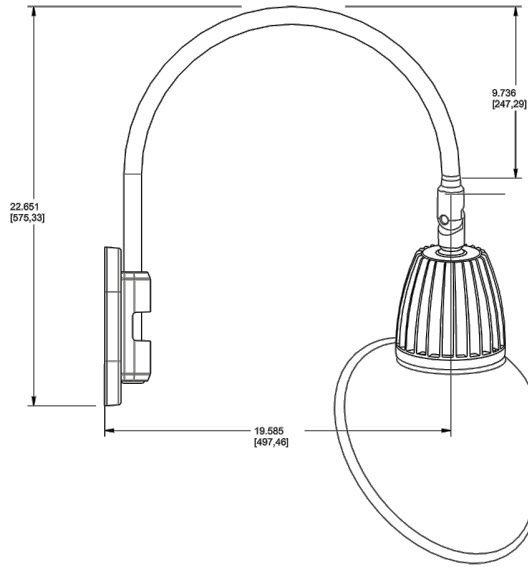

#### California Title 24:

Goosenecks complies with 2013 California Title 24 building and electrical codes as a commercial outdoor non-pole-mounted fixture < 30 Watts when used with a photosensor control. Select catalog number PCS900(120V) or PCS900/277 to order a photosensor.

### Dimensions