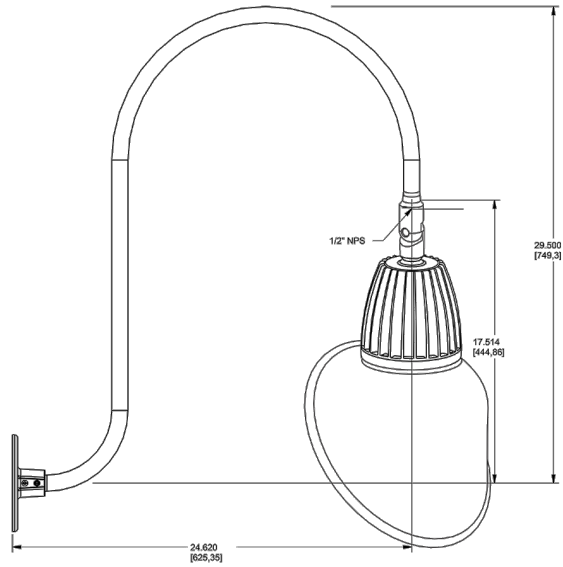

#### California Title 24:

Goosenecks complies with 2013 California Title 24 building and electrical codes as a commercial outdoor non-pole-mounted fixture < 30 Watts when used with a photosensor control. Select catalog number PCS900(120V) or PCS900/277 to order a photosensor.

### Dimensions