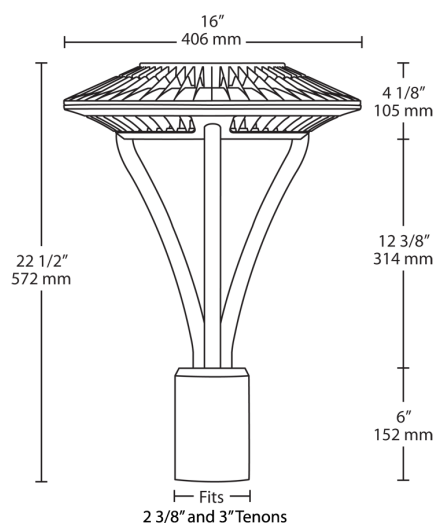

Support Arms:

Extruded aluminum

Lens:

Clear tempered glass lens

Reflector:

Specular vacuum-metallized polycarbonate, Type V distribution

Gaskets:

High-temperature silicone

Finish:

Formulated for high durability and long-lasting color

Green Technology:

Mercury and UV free. RoHS-compliant components.

Other

Equivalency:

Equivalent to 250W Metal Halide

Patents:

The designs of the ALED5T78 are protected by patents pending in US, Canada, China, Taiwan and Mexico

Warranty:

RAB warrants that our LED products will be free from defects in materials and workmanship for a period of five (5) years from the date of delivery to the end user, including coverage of light output, color stability, driver performance and fixture finish. RAB's warranty is subject to all terms and conditions found at rablighting.com/warranty.

Buy American Act Compliance:

RAB values USA manufacturing! Upon request, RAB may be able to manufacture this product to be compliant with the Buy American Act (BAA). Please contact customer service to request a quote for the product to be made BAA compliant.

Electrical

Dimming Driver:

Driver includes dimming control wiring for 0-10V dimming systems. Requires separate 0-10V DC dimming circuit. Dims down to 10%.

THD:

7.4% at 480V

Power Factor:

93.5% at 480V

Drivers (3):

Constant Current, 720mA, Class 2 with 6kV surge protection, 100-277VAC, 50/60 Hz

Optical

BUG Rating:

B3 U1 G1

Dimensions

Features

- IES type V (circular) distribution
- 100,000-hour LED lifespan
- Compatible with standard 2 3/8" and 3" tenons
- "Air-Flow" fins for maximum heat dissipation
- 5-Year, No-Compromise Warranty