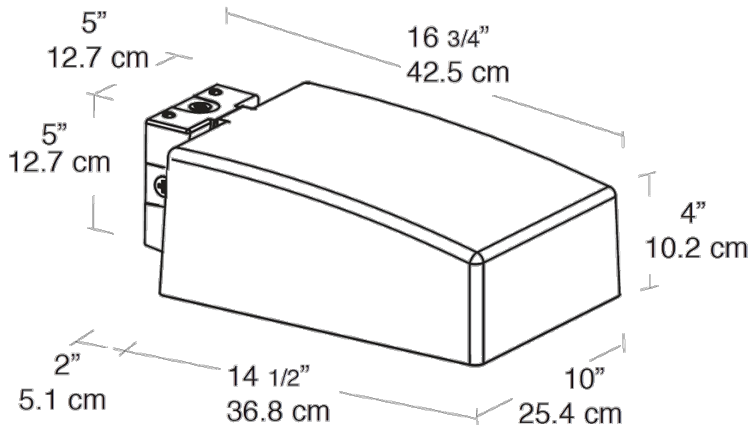

Effective Projected Area:

EPA = 0.8 With House Side Shield = 1.5

Other

Patents:

The design of the AJ Area Light is protected by U.S. Patents D579,140, D579,141, D591,445, Canada patents D127,031, D127,040, D127,045, China patents ZL200830143714.3, ZL200830143713.9, ZL200830143712.4, Mexico patents 27395, 28572, 28577 and Taiwan patents D129,808 and D131,622

Socket:

HID Porcelain 4KV Pulse rated Medium base. Corrosion resistant screw shell with spring loaded center contact.

Dimensions

Features

- For use at 10' - 15' mounting height
- Sleek design for low EPA
- Heavy duty die cast aluminum housing and door
- 4kv pulse rated socket
- Hydroformed reflector
- Silicone gasket seals optical compartment
- Lamp supplied