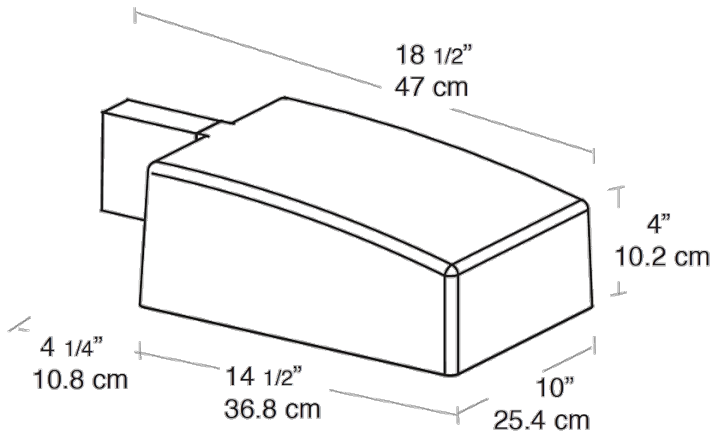

**Dimensions**

**Features**

- For use at 10' - 15' mounting height
- Sleek design for low EPA
- Heavy duty die cast aluminum housing and door
- 4kv pulse rated socket
- Hydroformed reflector
- Silicone gasket seals optical compartment
- Lamp supplied