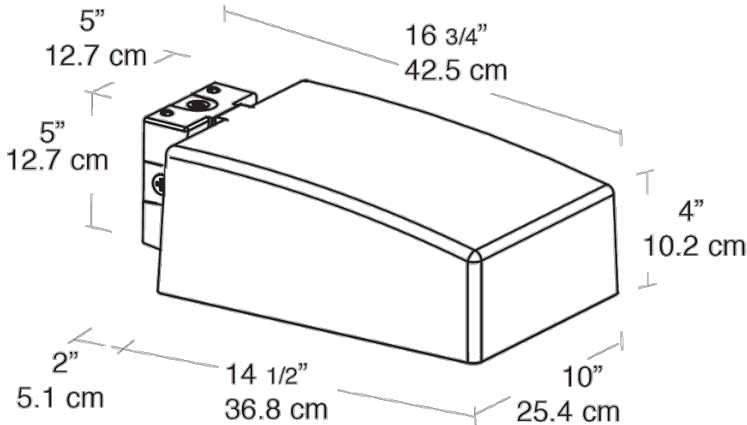

Dimensions

Features

- For use at 10' - 15' mounting height
- Sleek design for low EPA
- Heavy duty die cast aluminum housing and door
- 4kv pulse rated socket
- Hydroformed reflector
- Silicone gasket seals optical compartment
- Lamp supplied