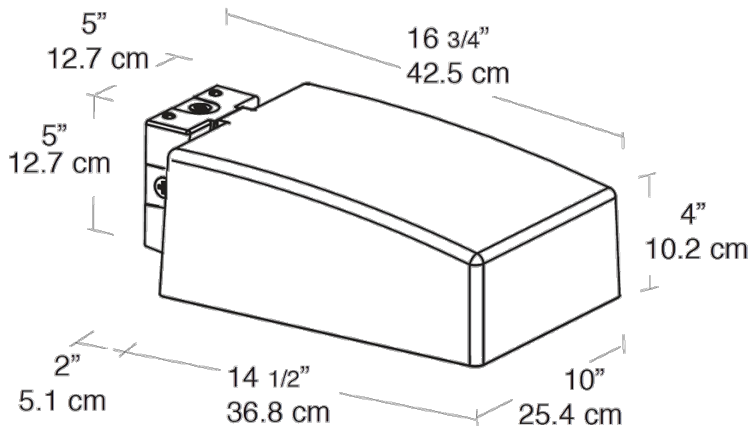

**Dimensions**

**Features**

- For use at 10' - 15' mounting height
- Sleek design for low EPA
- Heavy duty die cast aluminum housing and door
- 4kv pulse rated socket
- Hydroformed reflector
- Silicone gasket seals optical compartment
- Lamp supplied