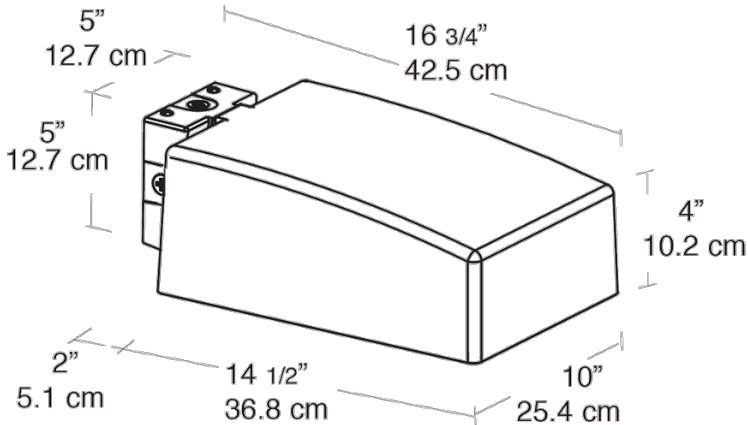

Dimensions

Features

- For use at 10' - 15' mounting height
- Sleek design for low EPA
- Heavy duty die cast aluminum housing and door
- 4kv pulse rated socket
- Hydroformed reflector
- Silicone gasket seals optical compartment
- Lamp supplied