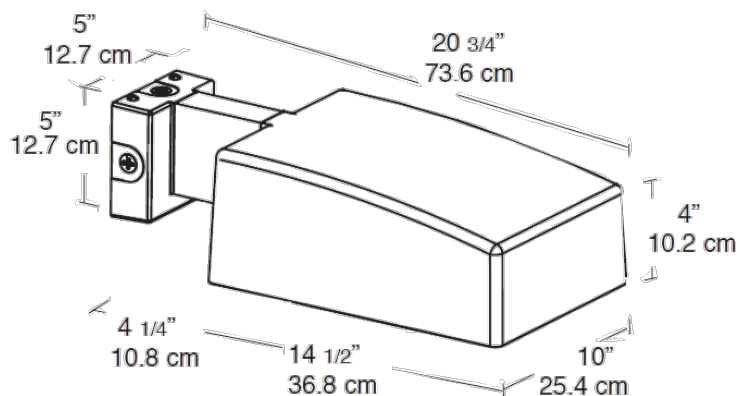

Dimensions

Features

- For use at 10' - 15' mounting height
- Sleek design for low EPA
- Heavy duty die cast aluminum housing and door
- 4kv pulse rated socket
- Hydroformed reflector
- Silicone gasket seals optical compartment
- Lamp supplied