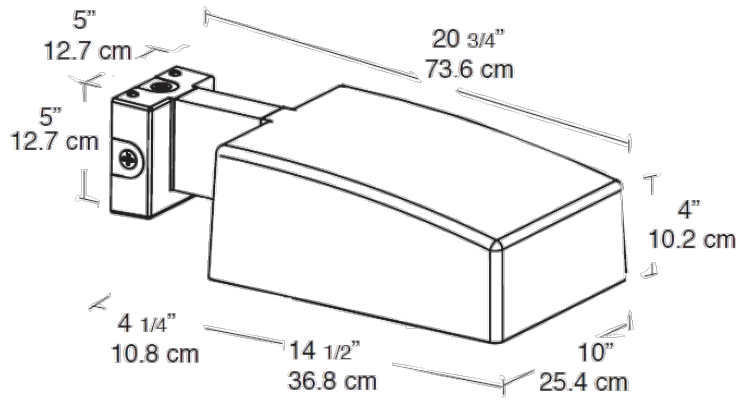

#### Effective Projected Area:

EPA = 0.8 With House Side Shield = 1.5

## Dimensions